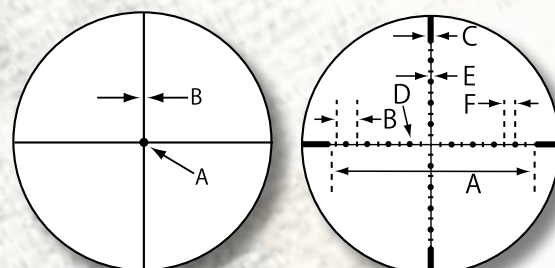

**SIISS LR Series Reticles**

Mil-Dot

Illuminated MOA-3 ( H is Red Dot )

Target Dot .1 MOA

Modified Mil-Dot

**S-TAC Series® Reticles**

S-TAC 2.5-17.5X56  
Illuminated Mil-Hash ( H is Red Dot )

MOA-3, Illuminated  
MOA-3 ( H is Red Dot )