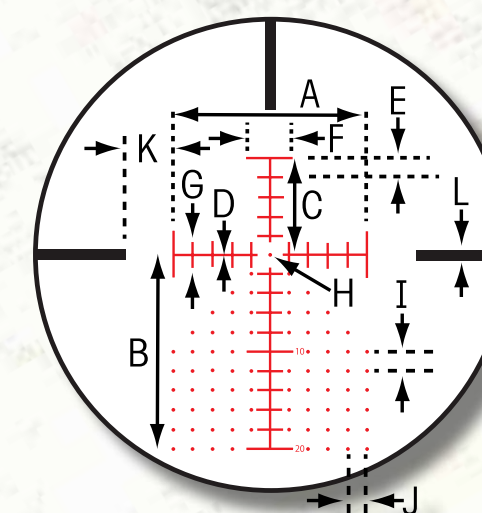

MOA-H

Illuminated MOA-H

HHR

Scope Dimensions (in)

	A	B	C	D	E	F	G	H	I
<b>SVSS Series 34mm Riflescope</b>									
SVSSED1050X60	16.5	6.5	2.8	2	3	6.5	2.7	1.7	34mm
SVSS1050X60	16.9	7.1	3.4	2	3	6.5	2.7	1.7	34mm
SVSSED4.524X56FFPIR	13.8	6.1	2.2	2.2	2.9	4.3	2.5	1.7	34mm
<b>SISS Series 30mm Riflescope</b>									
SISS3510X44	13.2	6	2.4	2.1	3.2	4.1	2.1	1.7	30mm
SISS624X50	15	6.1	2.4	2.1	3.2	5.8	2.3	1.7	30mm
SISS832X56	15.4	6.3	2.6	2.1	3.2	5.9	2.6	1.7	30mm
SISS1050X60	16.9	6.6	2.9	2	3.2	7.1	2.7	1.7	30mm
SI110X42	13.2	5.6	1.9	2.1	3.3	4.4	2	1.7	30mm
SI145X45ED	14.9	7.3	3.3	2.5	2.7	4.9	2.1	1.6	30mm
<b>S-TAC Series® 30mm Riflescope</b>									
S-TAC2.517.5X56	14.5	6	2.4	3.7	3.7	4.8	2.6	1.7	30mm
S-TAC2-10X32	12	6	2.6	2	3.7	2.1	1.5	1.7	30mm
S-TAC3-16X42	12.8	5.8	2.4	1.9	3.5	3.3	2	1.7	30mm
S-TAC4-20X50	14.8	6.3	2.9	1.9	3.6	4.7	2.3	1.7	30mm
<b>SII Series Riflescope</b>									
SI136X42BRD	15.3	6.5	2.5	2.6	3.4	5.4	2.2	1.6	1
<b>SIH Series Riflescope</b>									
SIH1.754X32	10.6	5.4	2	2.2	3.1	2	1.5	1.7	1
SIH39X32RF	11.2	5.2	1.9	2	3.8	2.2	1.5	1.6	1
SIH39X40	11.9	5.9	2.4	2.3	3.1	2.9	1.9	1.7	1
SIH3.510X50	12.6	5.6	2.1	2.3	3.1	4	2.3	1.7	1
SIH412X40FT	13	5.8	2.4	2.3	3.1	4	2.1	1.7	1