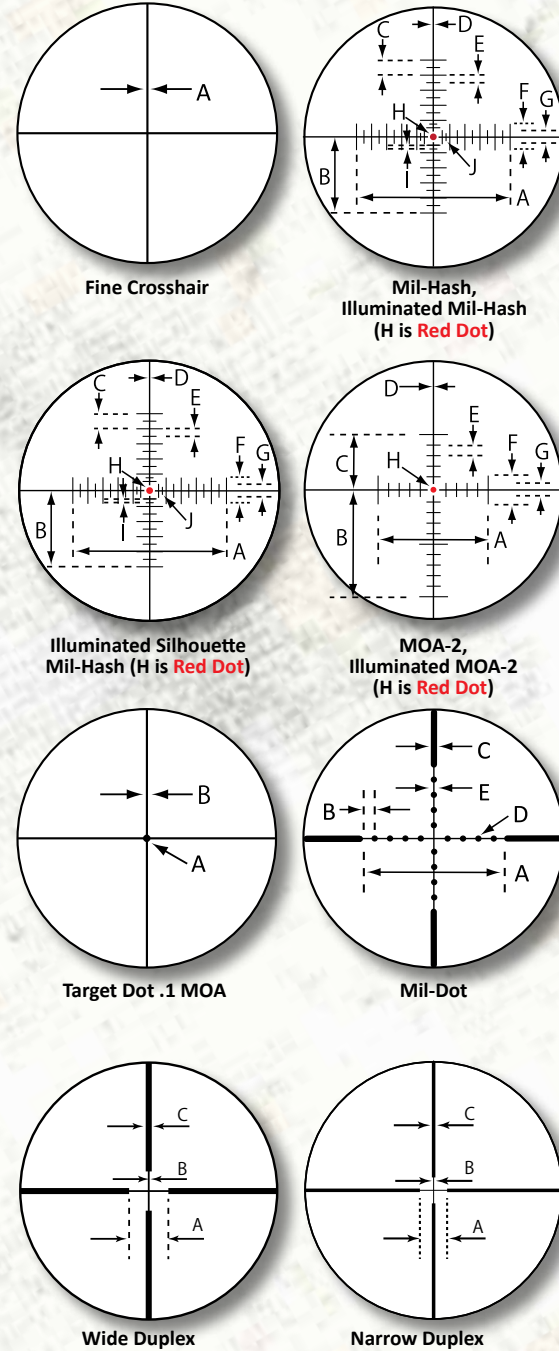

SIISS LR Series 1050X60 30mm Rifle Scope Reticle Specifications

*NOTE: Some riflescopes in the SIIS LR series are indexed at 24 power.

Item Number	Description	Reticle Type	Reticle Subtensions (MOA @ 100 yards / MILS @ 100 meters)		Page
			Min. Power A/B/C/D/E/F/G/H/I/J	Max. Power A/B/C/D/E/F/G/H/I/J	
25138	SIISS1050X60LRD	Dot (.1)	.5/.05	.1/.01	11
25139	SIISS1050X60LRFCH	Fine Crosshair	.08	.017	11
25144	SIISS1050X60LRMD	Mil-Dot (@24X)	86.4/8.6/2.04/1.9/.2 (in)	36/3.6/.85/.8/.085 (in)	11
25145	SIISS1050X60LRMD/CM	Mil-Dot (@24X)	24/2.4/.6/48/.06	10/1/.25/.2/.025*	11
25003	SIISS1050X60LRMOA	MOA-2 (@24X)	48/48/24/.18/4.8/9.6/4.8/.6	20/20/10/.075/2/4/2/.25*	11
25146	SIISS1050X60LRIRMOA	MOA-2 (@24X IR)	48/48/24/.18/4.8/9.6/4.8/.6	20/20/10/.075/2/4/2/.25*	11
25004	SIISS1050X60LRIRMH	Mil-Hash (@24X IR)	24/12/2.4/.062/1.2/1.2/.6/.17/.6/.3	10/5/.026/.5/.5/.25/.073/.25/.125*	11
25005	SIISS1050X60LRIRSIL	Silhouette-Mil (@24X IR)	24/12/2.4/.062/1.2/2.4/1.2/.72/.6/.6	10/5/1/.026/.5/1/.5/.3/.25/.25*	11
25016	SIISS1050X60LRMOA-H	MOA-H (@24X)	Specifications on Page 45		11
25017	SIISS1050X60LRIRMOA-H	MOA-H (@24X IR)	Specifications on Page 45		11
25023	SIISS1050X60LRWDP	Wide Duplex	14.4/.2/.96	6/.08/.4*	11
25024	SIISS1050X60LRNDP	Narrow Duplex	9.6/.25/1.32	4/.1/.55*	11

ALL 1050X60 Reticles