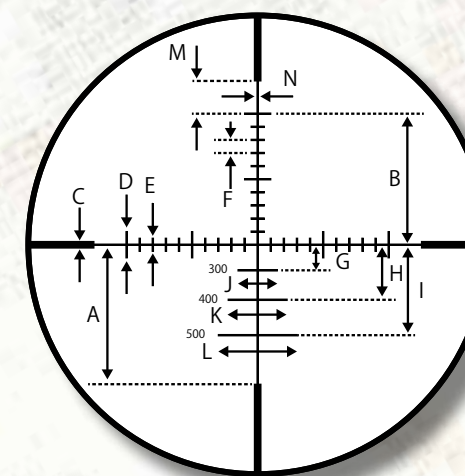

HHR-2

S-TAC 2-10X32 Hunter Holdover-2 Rifle Scope Reticle Specifications

Item Number	Description	Reticle Subtensions (MOA @ 100 yards)													
		A	B	C	D	E	F	G	H	I	J	K	L	M	N
26011	S-TAC 2-10X32 HHR-2	75	100	5	20	10	10	13	28	46	30	45	60	25	1

		Maximum Power													
		A	B	C	D	E	F	G	H	I	J	K	L	M	N
		15	20	1	4	2	2	2.6	5.6	9.2	6	9	12	5	.2