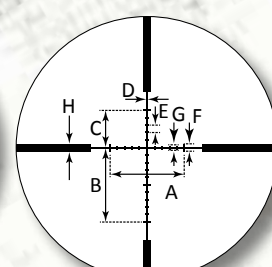

SII Series Rifle Scope Reticle Specifications

Item Number	Description	Reticle Type	Reticle Subtensions (MOA @ 100 yards)		Page
			Max. Power A/B/C/D/E/F/G/H/I/J	Min. Power A/B/C/D/E/F/G/H/I/J	
30156	SII36X42BRD	Dot (.125)	.125/.011		20

SII36X42BRD Reticles

SIH Series Rifle Scope Reticle Specifications

Item Number	Description	Reticle Type	Reticle Subtensions (in. @ 100 yards)		Page
			Min. Power A/B/C/D/E/F/G/H/I/J	Max. Power A/B/C/D/E/F/G/H/I/J	
31000	SIH1.754X32	Duplex	68.5/1.1/4.5	30/.5/2	23
31019	SIH39X32RF	Crosshair	.8	.27	23
31002	SIH39X40	Duplex	40/.66/2.66	13.3/.22/.88	23
31003	SIH39X40MD	Mil-Dot	108/10.8/3.6/2.4/.75	36/3.6/1.2/.8/.25	23
31004	SIH39X40HHR	Hunter Holdover	Specifications on Page 45		23
31020	SIH39X40MOA	MOA-20	60/60/30.6/6/6/3/6	20/20/10/.2/2/2/1/2	23
31005	SIH3.510X50	Duplex	34.2/.57/2.28	12/.2/.8	23
31016	SIH412X40FT	Duplex	30/.5/2	10/.17/.67	22
31017	SIH412X40FTHHR	Hunter Holdover	Specifications on Page 45		22
31018	SIH412X40FTMD	Mil-Dot	108/10.8/3.6/2.4/.75	36/3.6/1.2/.8/.25	22
31021	SIH412X40FTMOA	MOA-20	60/60/30.6/6/6/3/6	20/20/10/.2/2/2/1/2	22

SIH Series Reticles

MOA-20

MOA-H Reticle Specifications

*NOTE: Some riflescopes in the SII series are indexed at 24 power.

SISS LR Series 1050X60 30mm Rifle Scope Reticle Specifications

Item Number	Description	Reticle Subtensions (MOA @ 100 yards)												Max. Power											
		A	B	C	D	E	F	G	H	I	J	K	L	A	B	C	D	E	F	G	H	I	J	K	L
25016	SISS1050X60LRMOA-H	48	48	24	.24	4.8	9.6	4.8	.6	4.8	4.8	12	2.4	20	20	10	.1	2	4	2	.25	2	2	5	1*
25017	SISS1050X60LRIRMOA-H	48	48	24	.24	4.8	9.6	4.8	.6	4.8	4.8	12	2.4	20	20	10	.1	2	4	2	.25	2	2	5	1*
25018	SISS1050X60FTIRMOA-H	48	48	24	.24	4.8	9.6	4.8	.6	4.8	4.8	12	2.4	20	20	10	.1	2	4	2	.25	2	2	5	1*

SISS LR Series 832X56 30mm Rifle Scope Reticle Specifications