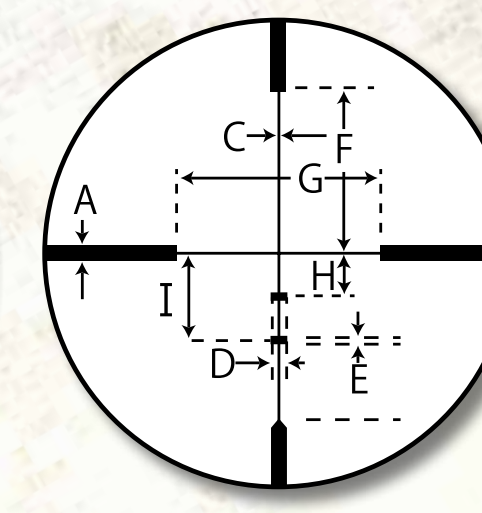

SII Series Rifle Scope Reticle Specifications

Item Number	Description	Reticle Type	Reticle Subtensions (MOA @ 100 yards)		Page
			Max. Power A/B/C/D/E/F/G/H/I/J	Min. Power A/B/C/D/E/F/G/H/I/J	
30156	SII36X42BRD	Dot (.125)	.125/.011		20

SII36X42BRD Reticles

SIH Series Rifle Scope Reticle Specifications

Item Number	Description	Reticle Type	Reticle Subtensions (in. @ 100 yards)		Page
			Min. Power A/B/C/D/E/F/G/H/I/J	Max. Power A/B/C/D/E/F/G/H/I/J	
31000	SIH1.754X32	Duplex	68.5/1.1/4.5	30/.5/2	23
31019	SIH39X32RF	Crosshair	.8	.27	23
31002	SIH39X40	Duplex	40/.66/2.66	13.3/.22/.88	23
31003	SIH39X40MD	Mil-Dot	108/10.8/3.6/2.4/.75	36/3.6/1.2/.8/.25	23
31004	SIH39X40HHR	Hunter Holdover	Specifications on Page 45		23
31020	SIH39X40MOA	MOA-20	60/60/30.6/6/6/3/6	20/20/10/.2/2/2/1/2	23
31005	SIH3.510X50	Duplex	34.2/.57/2.28	12/.2/.8	23
31016	SIH412X40FT	Duplex	30/.5/2	10/.17/.67	22
31017	SIH412X40FTHHR	Hunter Holdover	Specifications on Page 45		22
31018	SIH412X40FTMD	Mil-Dot	108/10.8/3.6/2.4/.75	36/3.6/1.2/.8/.25	22
31021	SIH412X40FTMOA	MOA-20	60/60/30.6/6/6/3/6	20/20/10/.2/2/2/1/2	22

SIH Series Reticles

MOA-H Reticle Specifications

*NOTE: Some riflescopes in the SII series are indexed at 24 power.

SISS LR Series 1050X60 30mm Rifle Scope Reticle Specifications

Item Number	Description	Reticle Subtensions (MOA @ 100 yards)												Max. Power											
		A	B	C	D	E	F	G	H	I	J	K	L	A	B	C	D	E	F	G	H	I	J	K	L
25016	SISS1050X60LRMOA-H	48	48	24	.24	4.8	9.6	4.8	.6	4.8	4.8	12	2.4	20	20	10	.1	2	4	2	.25	2	2	5	1*
25017	SISS1050X60LRIRMOA-H	48	48	24	.24	4.8	9.6	4.8	.6	4.8	4.8	12	2.4	20	20	10	.1	2	4	2	.25	2	2	5	1*
25018	SISS1050X60FTIRMOA-H	48	48	24	.24	4.8	9.6	4.8	.6	4.8	4.8	12	2.4	20	20	10	.1	2	4	2	.25	2	2	5	1*

SISS LR Series 832X56 30mm Rifle Scope Reticle Specifications