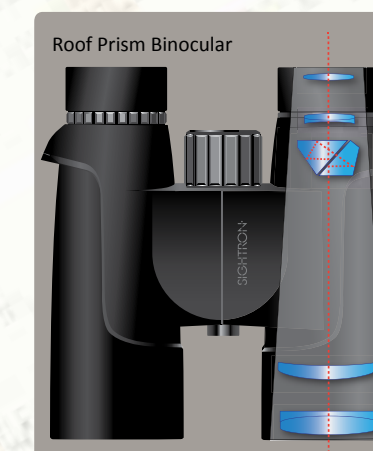

SII Blue Sky® Accessories

The SII Blue Sky® binocular includes a soft carrying case, lens cloth, dust caps for ocular and objective lenses and an adjustable neck strap.