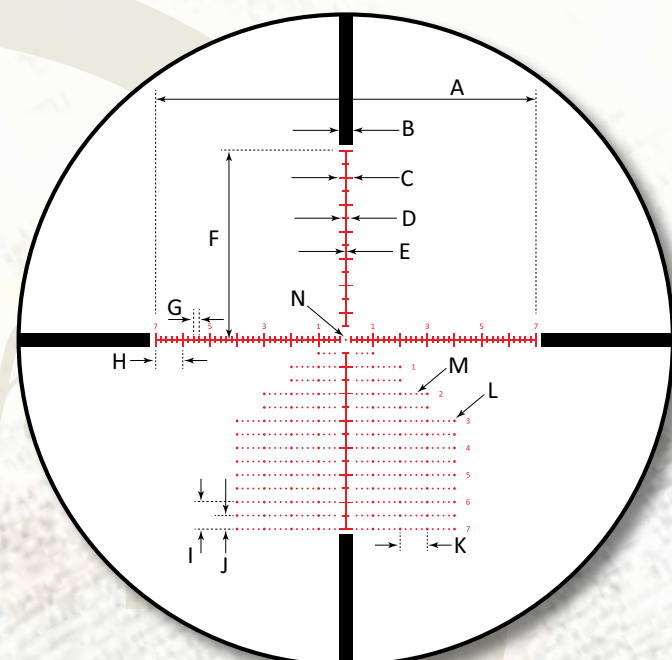

SIISS LR Series 3510X44 30mm Rifle Scope Reticle Specifications

Item Number	Description	Reticle Type	Reticle Subtensions (MOA @ 100 yards / MILS @ 100 meters)		Page
			Min. Power A/B/C/D/E/F/G/H/I/J	Max. Power A/B/C/D/E/F/G/H/I/J	
25130	SIISS3510X44LRMD	Mil-Dot	102.8/10.28/3.42/2.3/.58 (in)	36/3.6/1.2/.8/.2 (in)	14
25125	SIISS3510X44LRMD/CM	Mil-Dot	28.5/2.85/1.2/.6/.14	10/1/.4/.2/.05	14
25124	SIISS3510X44LRIRMOA	MOA-3 (IR)	114.3/85.7/28.6/.2/5.7/11.4/5.7/.7	40/30/10/.08/2/4/2/.25	14

SIII Series 10X42 30mm Rifle Scope Reticle Specifications

Item Number	Description	Reticle Type	Reticle Subtensions (MOA @ 100 yards / MILS @ 100 meters)		Page
			Min. Power A/B/C/D/E/F/G/H/I/J	Max. Power A/B/C/D/E/F/G/H/I/J	
25143	SIII10X42MMD	Modified Mil-Dot	36/3.6/1.2/.8/.1/1.8 (in)		14
25150	SIII45X45EDTD	Dot (.1)	.1/.01		15

Mil-Hash-H

Mil-Hash-H Reticle Specifications

Item Number	Description	Reticle Subtensions (MILS @ 100 meters)													
		A	B	C	D	E	F	G	H	I	J	K	L	M	N
27009	SVSSED4.524X56FFPIRMH-H	14	.5	.5	.25	.04	7	.25	1	1	.5	1	.1	.073	.073