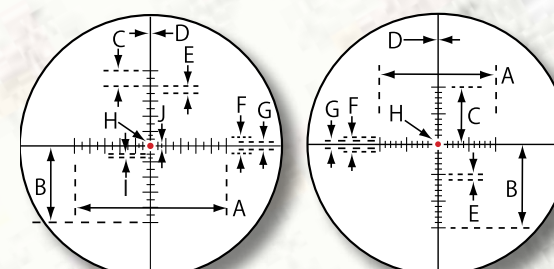

**SIISS LR Series Reticles**

Mil-Dot

Illuminated MOA-3 ( H is Red Dot )

Target Dot .1 MOA

Modified Mil-Dot

**S-TAC Series® Reticles**

S-TAC 2.5-17.5X56  
Illuminated Mil-Hash ( H is Red Dot )

MOA-3, Illuminated  
MOA-3 ( H is Red Dot )