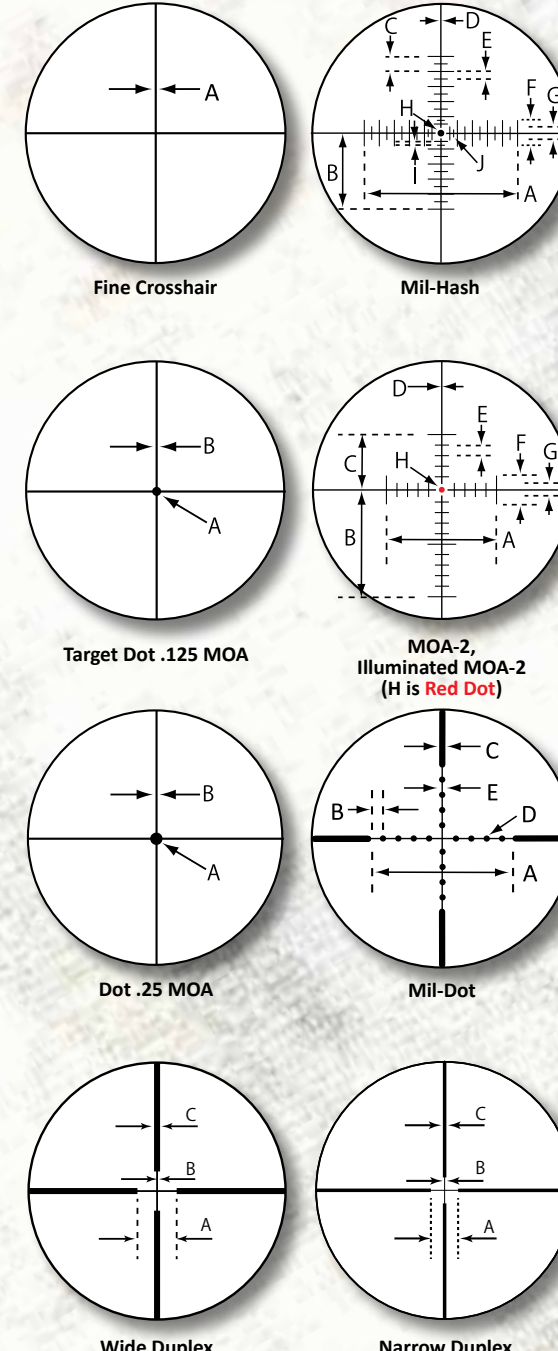

SIISS LR Series Reticles

SIISS LR Series 832X56 30mm Rifle Scope Reticle Specifications

*NOTE: Some riflescope in the SIIS series are indexed at 24power

Item Number	Description	Reticle Type	Reticle Subtensions (MOA @ 100 yards / MILS @ 100 meters)		Page
			Min. Power A/B/C/D/E/F/G/H/I/J	Max. Power A/B/C/D/E/F/G/H/I/J	
25134	SIISS832X56LRD	Dot (.25)	1/.12	.25/.03	13
25137	SIISS832X56LRFCH	Fine Crosshair	.1	.025	13
25136	SIISS832X56LRMD	Mil-Dot (@24X)	108/10.8/2.5/2.4/.25(in)	36/3.6/.85/.8/.085(in)*	13
25148	SIISS832X56LRMD/CM	Mil-Dot (@24X)	30/3/.75/.6/.075	10/1/.25/.2/.025*	13
25149	SIISS832X56LRMOA	MOA-2 (@24X)	60/60/30/.22/6/12/6/.75	20/20/10/.075/4/2/.25*	13
25009	SIISS832X56LRIRMOA	MOA-2 (@24X IR)	60/60/30/.22/6/12/6/.75	20/20/10/.075/4/2/.25*	13
25135	SIISS832X56LRD	Dot (.125)	.5/.05	.125/.012	13
25147	SIISS832X56LRD/TDT	Dot (.125)	.5/.05	.125/.012	13
25014	SIISS832X56LRMOA-H	MOA-H (@24X)	Specifications on Page 45		13
25015	SIISS832X56LRIRMOA-H	MOA-H (@24X IR)	Specifications on Page 45		13
25021	SIISS832X56LRWDP	Wide Duplex (@24X)	18/.24/1.2	6/.08/.4*	13
25022	SIISS832X56LRNDP	Narrow Duplex (@24X)	12/.32/1.65	4/.1/.55*	1

SIISS LR Series 624X50 30mm Rifle Scope Reticle Specifications

Item Number	Description	Reticle Type	Reticle Subtensions (MOA @ 100 yards / MILS @ 100 meters)		Page
			Min. Power A/B/C/D/E/F/G/H/I/J	Max. Power A/B/C/D/E/F/G/H/I/J	
25006	SIISS624X50LRFFP/MOA	MOA-2	20/20/10/.1/2/4/2/.25		9
25007	SIISS624X50LRFFP/MH	Mil-Hash	10/5/1/.04/.5/1/.5/.073/.25/.25		9
25132	SIISS624X50LRD	Dot (.25)	1/.12	.25/.03	12
25133	SIISS624X50LRMD	Mil-Dot	144/14.3/4/3.2/.34(in)	36/3.6/.85/.8/.085 (in)	12
25126	SIISS624X50LRMD/CM	Mil-Dot	40/4/1/.8/.1	10/1/.25/.2/.025	12
25127	SIISS624X50LRMOA	MOA-2	80/80/40/.3/8/16/8/1	20/20/10/.075/2/4/2/.25	12
25008	SIISS624X50LRIRMOA	MOA-2 (IR)	80/80/40/.3/8/16/8/1	20/20/10/.075/2/4/2/.25	12
25012	SIISS624X50LRMOA-H	MOA-H	Specifications on Page 45		12
25013	SIISS624X50LRIRMOA-H	MOA-H (IR)	Specifications on Page 45		13
25019	SIISS624X50LRWDP	Wide Duplex	24/.32/1.6	6/.08/.4	13
25020	SIISS624X50LRNDP	Narrow Duplex	16/.42/2.2	4/.1/.55	13