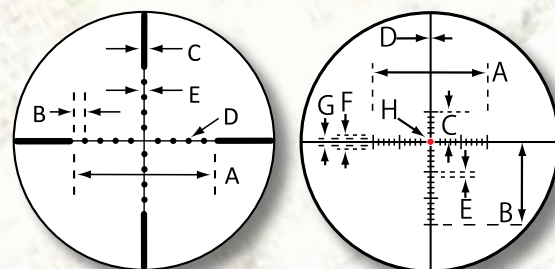

**SIISS LR Series Reticles**

Mil-Dot

Illuminated MOA-3 ( H is Red Dot )

Target Dot .1 MOA

Modified Mil-Dot

**S-TAC Series® Reticles**

S-TAC 2.5-17.5X56  
Illuminated Mil-Hash ( H is Red Dot )

MOA-3, Illuminated  
MOA-3 ( H is Red Dot )