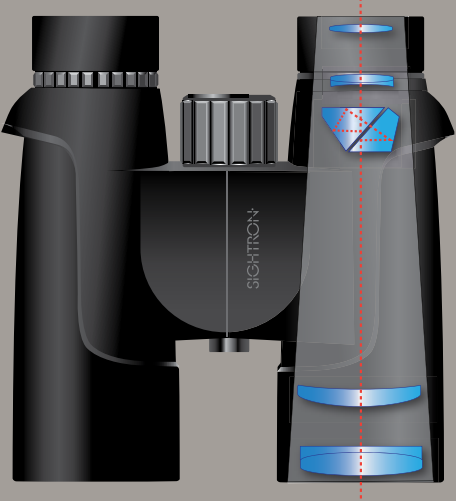

Fully Multi Coated Lenses

Featuring fully multi-coated lenses throughout, the binocular provides maximum light transmission and superior resolution for edge to edge clarity.