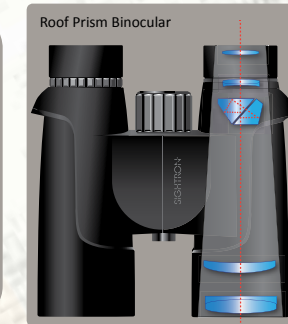

#### Twist Up/Down Eyecups

Twist-up/down eyecups are standard on all SI non-tactical binoculars. Eyecups on SI tactical binoculars are not adjustable.

SI825TAC  
Mil-Scale Reticle

30004 - SI832

30009 - SIWP1025