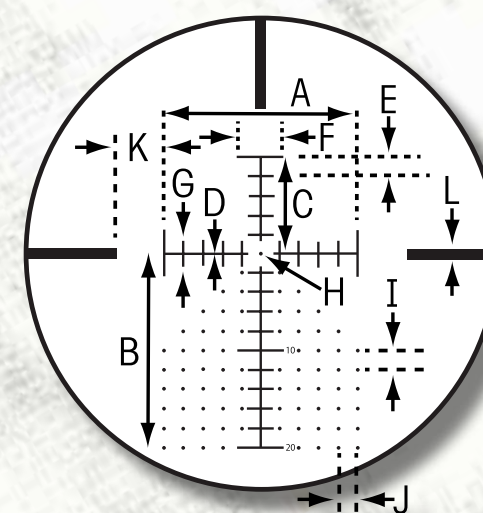

SISS LR Series 1050X60 30mm Rifle Scope Reticle Specifications

Item Number	Description	Reticle Subtensions (MOA @ 100 yards)												Max. Power											
		A	B	C	D	E	F	G	H	I	J	K	L	A	B	C	D	E	F	G	H	I	J	K	L
25016	SISS1050X60LRMOA-H	48	48	24	.24	4.8	9.6	4.8	.6	4.8	4.8	12	2.4	20	20	10	.1	2	4	2	.25	2	2	5	1*
25017	SISS1050X60LRIRMOA-H	48	48	24	.24	4.8	9.6	4.8	.6	4.8	4.8	12	2.4	20	20	10	.1	2	4	2	.25	2	2	5	1*
25018	SISS1050X60FTIRMOA-H	48	48	24	.24	4.8	9.6	4.8	.6	4.8	4.8	12	2.4	20	20	10	.1	2	4	2	.25	2	2	5	1*

SISS LR Series 832X56 30mm Rifle Scope Reticle Specifications

Item Number	Description	Reticle Subtensions (MOA @ 100 yards)												Max. Power											
		A	B	C	D	E	F	G	H	I	J	K	L	A	B	C	D	E	F	G	H	I	J	K	L
25014	SISS832X56LRMOA-H	60	60	30	.3	6	12	6	.75	6	6	15	3	20	20	10	.1	2	4	2	.25	2	2	5	1*
25015	SISS832X56LRIRMOA-H	60	60	30	.3	6	12	6	.75	6	6	15	3	20	20	10	.1	2	4	2	.25	2	2	5	1*

SISS LR Series 624X50 30mm Rifle Scope Reticle Specifications

Item Number	Description	Reticle Subtensions (MOA @ 100 yards)												Max. Power											
		A	B	C	D	E	F	G	H	I	J	K	L	A	B	C	D	E	F	G	H	I	J	K	L
25012	SISS624X50LRMOA-H	80	80	40	.4	8	16	8	1	8	8	20	4	20	20	10	.1	2	4	2	.25	2	2	5	1
25013	SISS624X50LRIRMOA-H	80	80	40	.4	8	16	8	1	8	8	20	4	20	20	10	.1	2	4	2	.25	2	2	5	1

Hunter Holdover Reticle Specifications

SIH Series

Item Number	Description	Reticle Subtensions (MOA @ 100 yards)										Max. Power								
		A	B	C	D	E	F	G	H	I	J	A	B	C	D	E	F	G	H	I
31004	SIH39X40HHR	3.75	N/A	.75	3	.6	52.5	52.5	7.5	16.5	1.25	N/A	.25	1	.2	17.5	17.5	2.5	5.5	
31017	SIH412X40FTHHR	3.75	N/A	.6	3	.6	52.5	52.5	7.5	16.5	1.25	N/A	.2	1	.2	17.5	17.5	2.5	5.5	

MOA-H