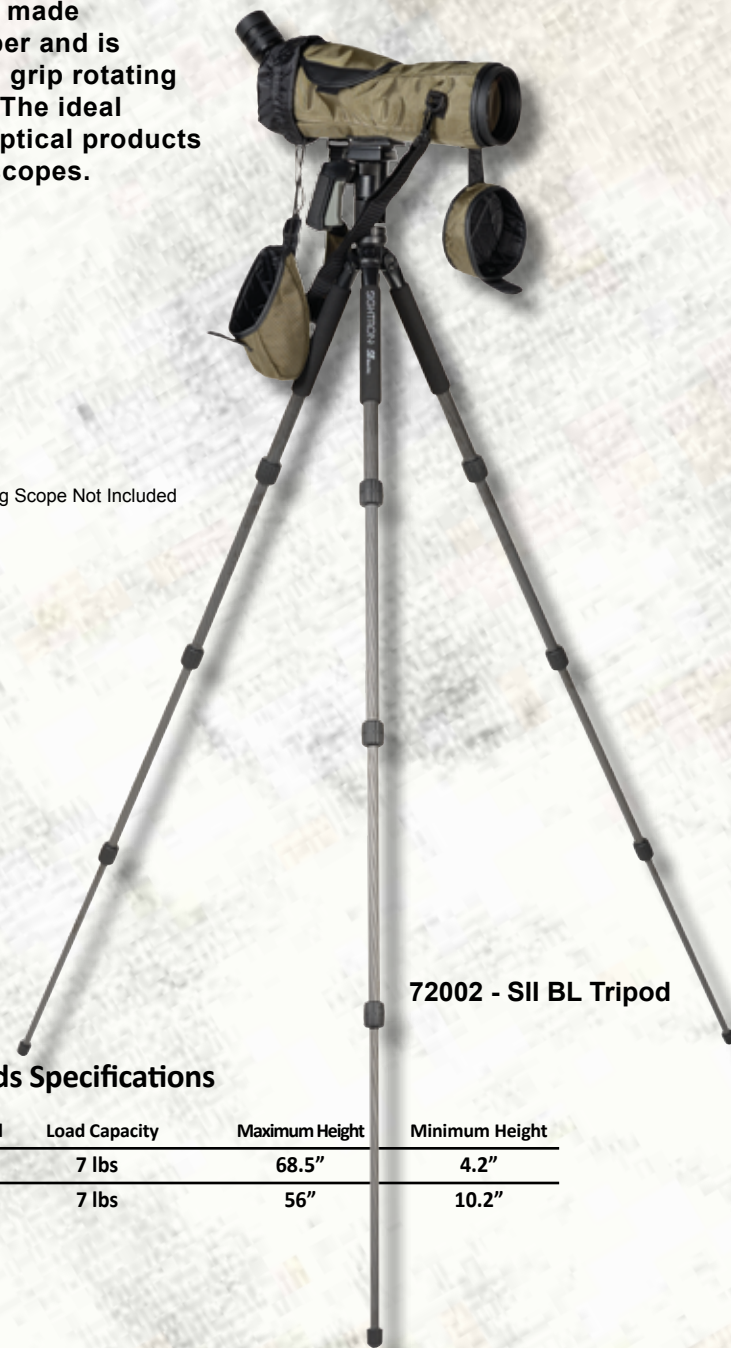

72002 - SII BL Tripod

SII Blue Sky® and SI Tripods Specifications

Item Number	Description	Weight w/MTG Head	Load Capacity	Maximum Height	Minimum Height
72002	SII BL Tripod	3.3 lb	7 lbs	68.5"	4.2"
72001	SI Tripod	4.6 lb	7 lbs	56"	10.2"

SI Series Tripod

SI Series Tripod

Economical and durable, the SI Tripod will provide you with many years of dependable enjoyment. The SI tripod comes standard with a pan-head lever that is ideal for mounting your spotting scope or other optical devices. The optional tripod adapter is perfect for turning your 10 power ED binoculars into a low power spotting scope.

Note: Tripod Only - Binocular and Adapter Not Included