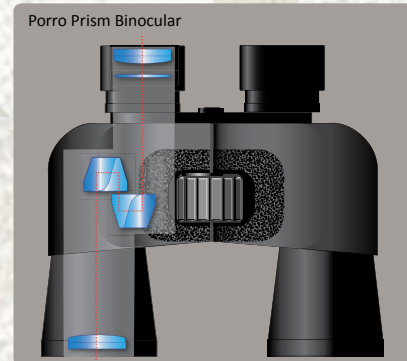

SII WP Series Binoculars

Experience nature, up close and personal with the SII Waterproof Series binoculars. For decade's sportsman rely on the performance of the Porro Prism Binoculars for bright and clear images even in low light circumstances. Built to withstand the elements of nature the SII Waterproof Series binoculars still stand the test of time.

SII WP Series 50mm Waterproof Porro Prism

30024 - SIIWP750
30025 - SIIWP1050

The 50mm Series provides more light gathering capabilities along with greater resolution. With multi-coated lenses, BAK-4 prisms, twist up eyecups and a rubber armored body, the SII 50mm Series provides the maximum performance guaranteed.

Multi Coated Lenses

Featuring multi-coated lenses throughout the binocular providing maximum light transmission and superior resolution for edge to edge clarity of the glass.

Twist Up/Down Eyecups

Twist-up and twist-down eyecups are standard on all SIIWP binocular models. Simply twist-down for eyeglass wearers and twist-up for non-eyeglass wearers for perfect eye relief.

SII WP Series 42mm Waterproof Porro Prism

23102 - SIIWP842
24000 - SIIWP1042
24123 - SIIWP1242

The 42mm Series binoculars will enhance the outdoor experience of hunters and nature lovers alike. Offering a rugged rubber armored body, multi-coated lenses, BAK-4 prisms and twist up eyecups, the SII 42mm Series is ready for the outdoors.

SII WP Binocular Specifications