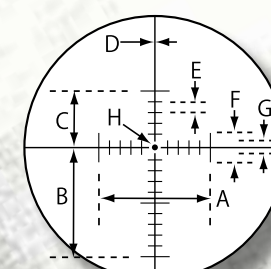

MOA-2

S-TAC Series® 30mm Rifle Scope Reticle Specifications

Item Number	Description	Reticle Type	Reticle Subtensions (MOA @ 100 yards / MILS @ 100 meters)		Page
			Min. Power A/B/C/D/E/F/G/H/I/J	Max. Power A/B/C/D/E/F/G/H/I/J	
26006	S-TAC2.5-17.5X56IRMH	Mil-Hash (IR)	70/35/7/.175/3.5/7/3.5/.511/1.75/1.75	10/5/1/.025/.5/1/.5/.073/.25/.25	16
26005	S-TAC2.5-17.5X56IRMOA	MOA-3 (IR)	280/210/140/.7/14/28/14/1.75	40/30/20/.1/2/4/2/.25	16
26007	S-TAC2.5-17.5X56IRMOA/TT	MOA-3 (IR)	280/210/140/.7/14/28/14/1.75	40/30/20/.1/2/4/2/.25	16
26008	S-TAC2.5-17.5X56IRMH/TT	Mil-Hash (IR)	70/35/7/.175/3.5/7/3.5/.511/1.75/1.75	10/5/1/.025/.5/1/.5/.073/.25/.25	16
26009	S-TAC2.5-17.5X56IR4A	4A (IR)	84/.7/5.95/5.25	12/.1/.85/.75	16
26010	S-TAC2-10X32	Duplex	60/1/4 (in)	12/.2/.8 (in)	19
26011	S-TAC2-10X32HHR2	Hunter Holdover-2	Specifications below		19
26012	S-TAC3-16X42	Duplex	40/.66/2.66 (in)	7.5/.125/.5 (in)	18
26013	S-TAC3-16X42MOA	MOA-3	200/150/50/.4/10/20/10/1.25	40/30/10/.08/2/4/2/.25	18
26014	S-TAC4-20X50	Duplex	30/.5/2 (in)	6/.1/.4 (in)	17
26015	S-TAC4-20X50MOA	MOA-2	100/100/50/.5/10/20/10/1.25	20/20/10/.1/2/4/2/.25	17