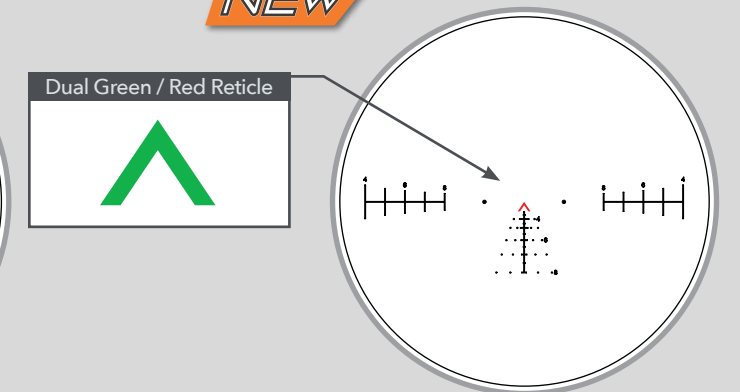

NEW ACSS-AURORA

MODEL#: PAC5X-GENIII-AUR-5.56
MPN: 710030