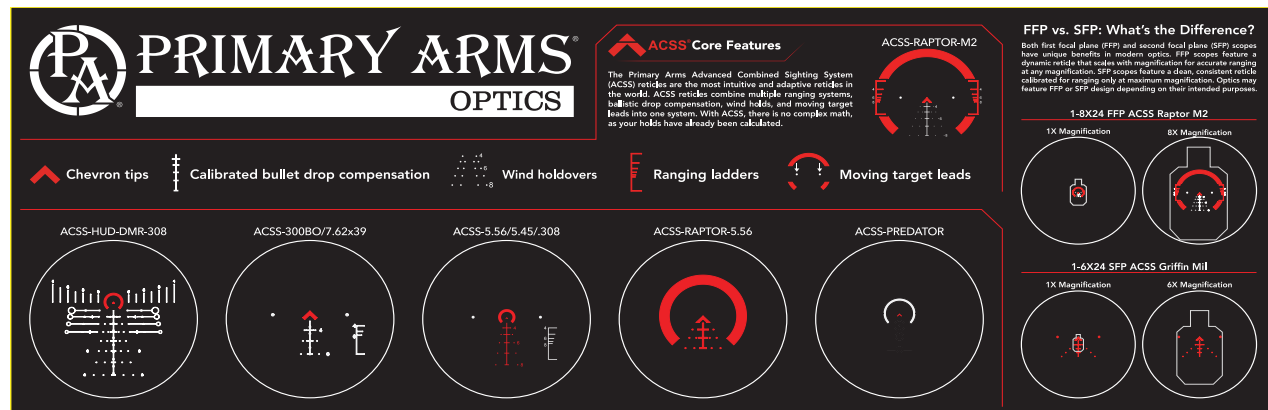

MODEL#: DISPLAYCASE  
MPN: 210063

(A) MODEL#: PA-DISPLAYMNT-A  
MPN: 210055

(B) MODEL#: PA-DISPLAYMNT-B  
MPN: 210056

**MERCHANDISING**

**CLEANING MAT**

Made with non-slip back, you can safely use this on surfaces to pad your optic or gun against scratches. You also get to learn about our ACSS reticles. Practical and educational.