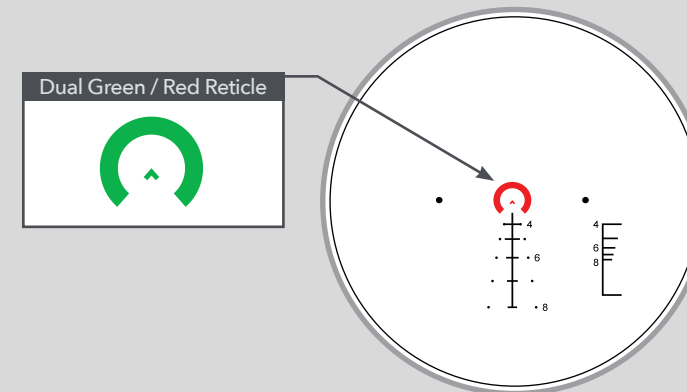

ACSS-5.56/5.45/.308

MODEL#: PAC5X-GENIII-ACSS-5.56
MPN: 710028