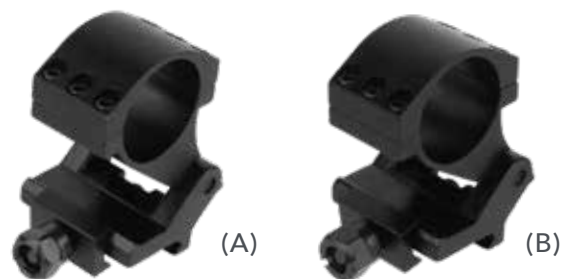

MAGNIFIER MOUNTS

(A) PAHF FLIP TO SIDE MAGNIFIER MOUNT, 1.75" HEIGHT	MODEL#: PAHF MPN: 910033
(B) PAMQF-01 FLIP TO SIDE MAGNIFIER MOUNT, STANDARD 1.64" HEIGHT	MODEL#: PAMQF-01 MPN: 910034

SUN SHADES

In the real world, lighting direction can mean the difference between full visibility and blinding glare. By installing a sunshade on your scope, you reduce your exposure to stray light. This can brighten up your target image while reducing your own reflective signature. Aside from weight and size, sunshades have no major downsides.