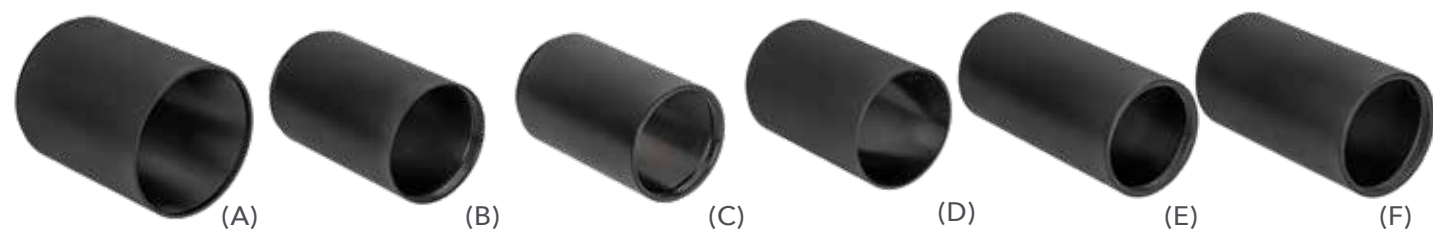

(A) MODEL#: PA6-30X56FFP-SS MPN: 210014	(B) MODEL#: PA4-16SS MPN: 210011	(C) MODEL#: PA4-14SS MPN: 210010	(D) MODEL#: PA3-18SS MPN: 210006	(E) MODEL#: PA-GLX4-2.5-10X44-SS MPN: 210021	(F) MODEL#: PA-GLX4-50MM-SS MPN: 210023

ANTI-REFLECTION DEVICES

Like a sunshade, an anti-reflection device or "killflash" eliminates stray light and prevents exposure to lens glare. In some environments, an objective lens' gleam can give away your position. By adding the killflash, the user stays concealed while also protecting their lens from damage.