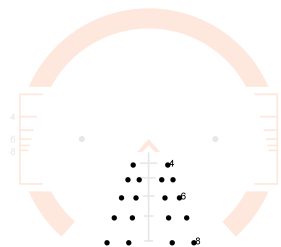

3. Wind Holds

Wind is always changing, and the ability to adjust to it fluidly spells the difference between a shot on target and a lost opportunity. ACSS reticles incorporate wind holds that are calibrated for popular loadings so that your shots go where they're supposed to.