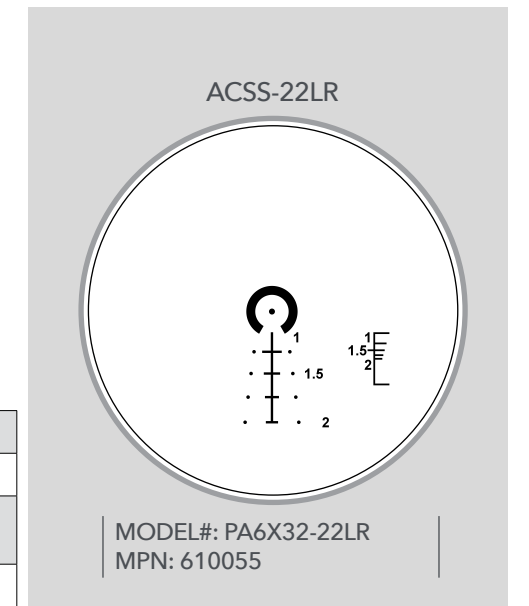

Exit Pupil: 5.2 mm	Non-Illuminated Reticle
Eye Relief: 3.1"	Length (w/o Lens Covers): 9.0"
Field of View: 17.5 feet @ 100 yards at 6x	Weight (w/ Included Battery, w/o Lens Covers): 11.7 oz.
Click Value: 0.25 MOA	3 Year Warranty