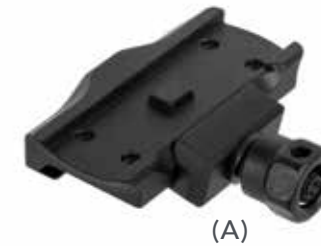

**TACTICAL RINGS - EXTRA HIGH (PAIR)**  
1IN

MODEL#: PATR1EXP  
MPN: 910063

**1X PRISM MOUNT**

**1X PRISM LOW MOUNT**

One size does not fit all. Our 1X Prism Scope with ACSS Cyclops reticle comes with an included mount perfect for use with AR-15s, but many customers need a mount that positions the scope body as low as possible for use with AK-47's, shotguns, and other. Made from 6061-T6 aluminum and hardcoat anodized, PA1X-LM securely places the centerline of the 1X Prism Scope just 1.05" above the 1913 MIL-STD Picatinny rail. The mount's design is reversible, so the user determines whether the thumbscrew is configured to the left or right.