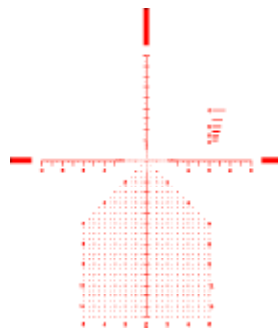

ATHENA™ BPR MIL RETICLE