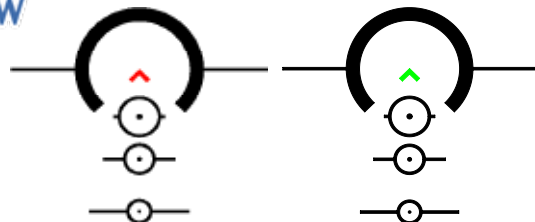

ACSS PREDATOR RED & GREEN RETICLE

Born to hunt! Coyote and hog hunters, this is the reticle for you. Calibrated to auto range a 10" circle, the Predator reticle ranges coyotes, pigs, and similarly sized animals with unprecedented quickness. When auto ranging is accomplished you are already on target and ready to fire with the correct holdover. Both red and green partial reticle illumination are incorporated, for maximum flexibility in a variety of shooting situations.

SKU: PA1-6X24SFP-ACSS-PREDATOR
SKU: PA1-6X24SFP-ACSS-PREDATOR-FDE
SKU: PA1-6X24SFP-ACSS-PREDATOR-WG