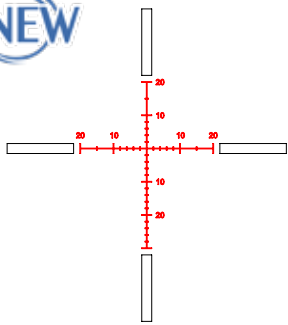

NEW

31 ARC™ 2 MOA RETICLE

ARC-2 MOA is a simple minute-of-angle based crosshair offered in scope bodies with 0.25 MOA per click adjustments for easy zeroing and traditional MOA-based ranging and shooting methods. A high degree of precision can be achieved using the hashmarks located in 2 MOA increments. ARC-2 MOA reaches down to 30 MOA below the crosshair center for holdover shooting at long range.