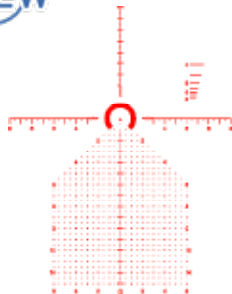

31 ARC™ 2 MOA RETICLE

ARC-2 MOA is a simple minute-of-angle based crosshair offered in scope bodies with 0.25 MOA per click adjustments for easy zeroing and traditional MOA-based ranging and shooting methods. A high degree of precision can be achieved using the hashmarks located in 2 MOA increments. ARC-2 MOA reaches down to 30 MOA below the crosshair center for holdover shooting at long range.

NEW