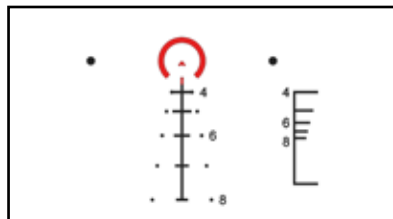

RED ACSS CQB™ RETICLE

Powered by fiber optic in daytime and tritium at night, the ACSS reticle features auto ranging and bullet drop compensation to 800 yards for rifles chambered in 5.56 NATO or .308 Win.

SKU: TA31-G-ACSS | TA31-R-ACSS

HOLOSUN® HS503G RED DOT

- Approx 50,000 hour battery life (5+ years) at medium setting
- Fits any industry standard micro mount and gives stated cowitness
- Uses 1 CR2032 battery included
- Visible in bright sunlight
- Night vision compatible
- Absence of parallax shift past 33 yards
- Click value: 0.5 MOA
- Water resistant
- Fog resistant
- Bikini lens cover included