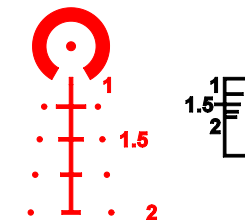

ACSS 22LR RETICLE

The .22LR ACSS reticle takes your favorite rimfire cartridge to the next level! Automatic range estimation, wind holds, and bullet drop compensation make this the most advanced .22LR reticle in the world. Quickly range and engage common .22LR targets like clay pigeons, cans, and small critters all the way out to 200 yards with confidence.

SKU: PA1-6X24SFP-22LR
SKU: PA1-6X24SFP-22LR-FDE
SKU: PA1-6X24SFP-22LR-WG