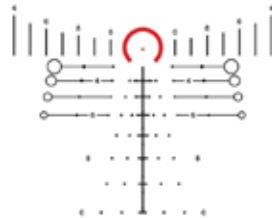

ACSS HUD™ DMR RETICLE

Revolutionary ACSS HUD reticle for quick ranging, wind and movers calibrated for .308 or .223, with BDC to 1,000 yards

SKU: PA6-30X56FFP-ACSS-HUD-DMR