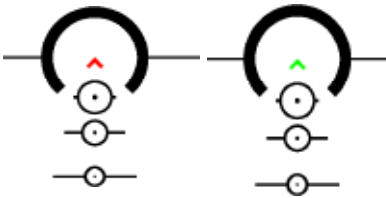

26 ACSS GRIFFIN™ MIL SFP RETICLE

Griffin is an outstanding combination of the best features of previous ACSS reticles. Fast in close quarters due its large chevron, it features bullet drop compensation and automatic ranging out to 600 yards native to 5.56 NATO and .308 Win. Yet it also corresponds with the MIL system, making it universal for all calibers.

NEW