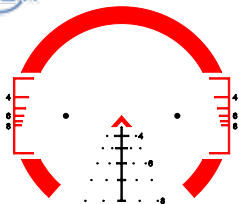

RETICLE OPTIONS

ADVANCED MIL RETICLE

Advanced MIL Reticle allows for quick acquisition at low powers and fast ranging at high powers

SKU: PA1-8X24FFP-AD-MIL

NEW

ACSS RAPTOR™ M2 RETICLE

At 1x the appearance is like a red dot or small “donut” for unsurpassed speed. At 8x the reticle “grows” to include automatic ranging to 800 yards, moving target leads, a large center chevron, range estimation features, and wind holds for 5 and 10mph. Partial red illumination presents only the reticle elements most necessary in low light conditions.