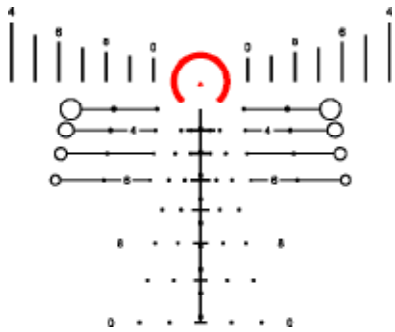

2018 NEW PRODUCTS

MORE INFO
ON PAGE

24

3-18X50MM FIRST FOCAL PLANE SCOPE

The all new for 2018 3-18x50 First Focal Plane rifle scope stands on the shoulders of our famous 4-14x44 series. Available with the latest generation of ACSS reticles, this scope offers an unbeatable combination of zoom flexibility, advanced features, and toughness. The 3-18x50 will delight shooters looking for a medium to long range optic that delivers consistent performance and makes no excuses.