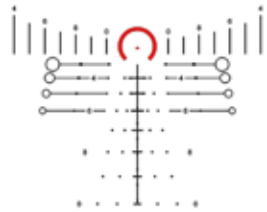

ACSS HUD DMR 5.56 RETICLE

Born to hunt! HUD DMR is the most advanced moving target reticle in the world, giving moving target leads for three different target speeds all the way out to 600 yards, and bullet drop compensation with wind holds all the way out to 1000 yards. Calibrated for 5.56 NATO, this reticle is compatible with both M193 and M855 loadings.

SKU: PA4-14XFFP-ACSS-HUD-DMR-5.56