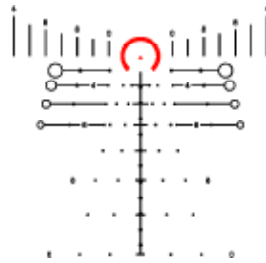

ACSS HUD DMR 308 RETICLE

Born to hunt! HUD DMR is the most advanced moving target reticle in the world, giving moving target leads for three different target speeds all the way out to 600 yards, and bullet drop compensation with wind holds all the way out to 1000 yards. Calibrated for .308 Win, this reticle can also be used with some .223 Rem and 5.45x39 loadings.

SKU: PA3-18X50FFP-ACSS-HUD-DMR-308
SKU: PA3-18X50FFP-ACSS-HUD-DMR-308-FDE