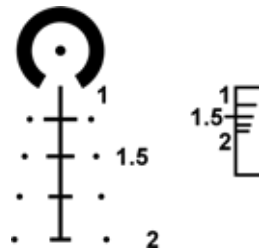

ACSS .22LR RETICLE

The .22LR ACSS reticle takes your favorite rimfire cartridge to the next level! Automatic range estimation, wind holds, and bullet drop compensation make this the most advanced .22LR reticle in the world. Quickly range and engage common .22LR targets like clay pigeons, cans, and small critters all the way out to 200 yards with confidence.

SKU: PA6X32-22LR