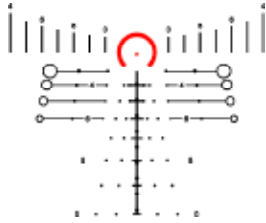

ACSS HUD DMR 5.56 RETICLE

Born to hunt! HUD DMR is the most advanced moving target reticle in the world, giving moving target leads for three different target speeds all the way out to 600 yards, and bullet drop compensation with wind holds all the way out to 1000 yards. Calibrated for 5.56 NATO, this reticle is compatible with both M193 and M855 loadings.

SKU: PA3-18X50FFP-ACSS-HUD-DMR-5.56
SKU: PA3-18X50FFP-ACSS-HUD-DMR-5.56-FDE