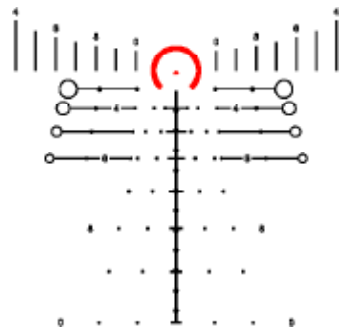

ACSS HUD™ DMR 308 RETICLE